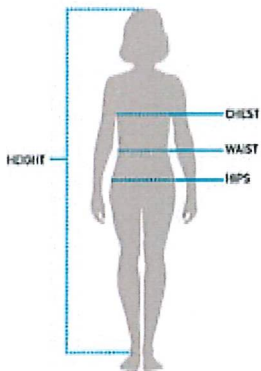

# The Essential Size Guide

Kids are constantly growing, so measuring them is the best way to stay ahead of the curve. PSW will measure and fit your child and have staff at all our stores who are trained to ensure that correct measurements are taken.

## How to take measurements

### Girls/Ladies Measurements - cm

Bust - Measure around fullest part of bust

Waist – Measure your child at their natural waistline (which is the narrowest part of the waist.)

Hip - Measure around fullest part of hip

# SIZE CHARTS