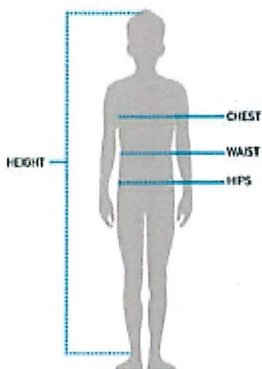

## How to take measurements

### Girls/Ladies Measurements - cm

Bust - Measure around fullest part of bust

Waist – Measure your child at their natural waistline (which is the narrowest part of the waist.)

Hip - Measure around fullest part of hip

Sleeve Length - Measure from the shoulder point to wrist.

Inseam - Measure from the top of your inside leg at the crotch to the ground without shoes.

### Boys/Men Measurements - cm

Chest - Measure around fullest part of chest

Waist – Measure your child at their natural waistline (which is the narrowest part of the waist.)

Hip - Measure around fullest part of hip