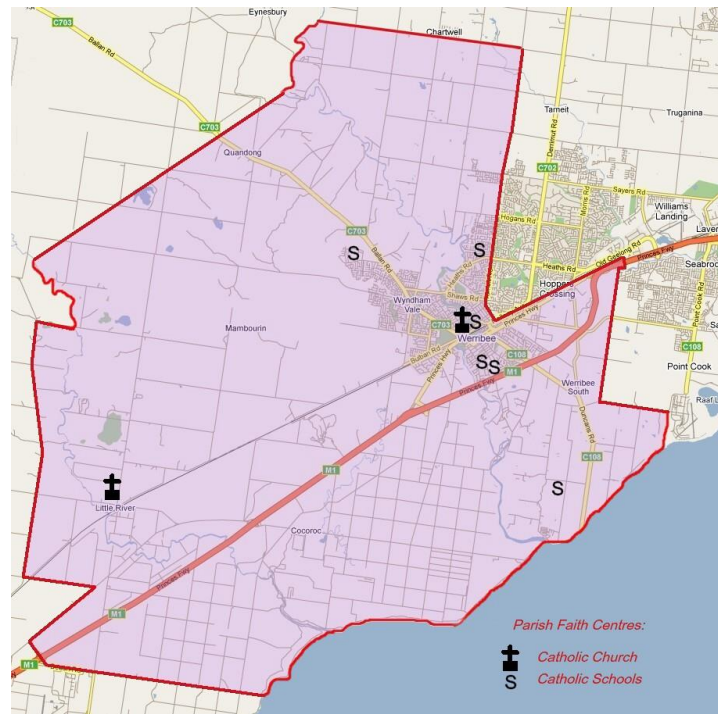

PARISH TEAMS:

Pastoral Team:

Fr. Frank Buhagiar, Parish Priest
Fr. Darien Sticklen, Assistant Priest
Fr. Shymon Thekkekalathungal, Assistant Priest
Marthese Temming
Pastoral Care Werribee North Community
Louisa Sullivan
Pastoral Care Wyndham Vale
Coordinator Ministry of Care
Sherry Vivera
Pastoral Care Werribee South/South Central
Therese Kennedy
Home Based RE Coordinator
Benita Dahanayake
Home Based RE Coordinator
Norma Marot
Baptism Preparation Program, RCIC Program

Administrative Team:

Birgit Minness (Coordinator)
Cora Ilagan
Jen Climie (Finance)

PARISH SCHOOLS:

St. Andrew's Primary School – Ph. 9741 3686
Principal: Michael Gavaghan
www.sawerribee.catholic.edu.au

Corpus Christi Primary School – Ph. 9741 8440
Principal: Linda Roynic
www.ccwerribee.catholic.edu.au

Bethany Primary School – Ph. 9742 9800
Principal: Marlene Monahan
www.bswerribeenth.catholic.edu.au

Our Lady of the Southern Cross Primary School –
Ph. 9974 8500, Principal: Jennifer Poon
www.olscwyn.catholic.edu.au

St. John the Apostle Primary School, Tarneit West –
Ph. 9748 9003, Principal: Simon Dundon
www.stjatarneit.catholic.edu.au

MacKillop Catholic Regional College –
Ph. 8734 5200, Principal: Rory Kennedy
www.mackillop.vic.edu.au

Zoning Map of the Parish of Werribee

Please complete the form on the back, detach and return to:

St. Andrew's Parish

105 Greaves Street North
WERRIBEE VIC 3030

Phone: 9741 4144

Fax: 9741 4433

ALL CORRESPONDENCE TO:

**P.O. Box 872
WERRIBEE VIC 3030**

Website:

www.standrewswerribee.org.au

Email: werribee@cam.org.au